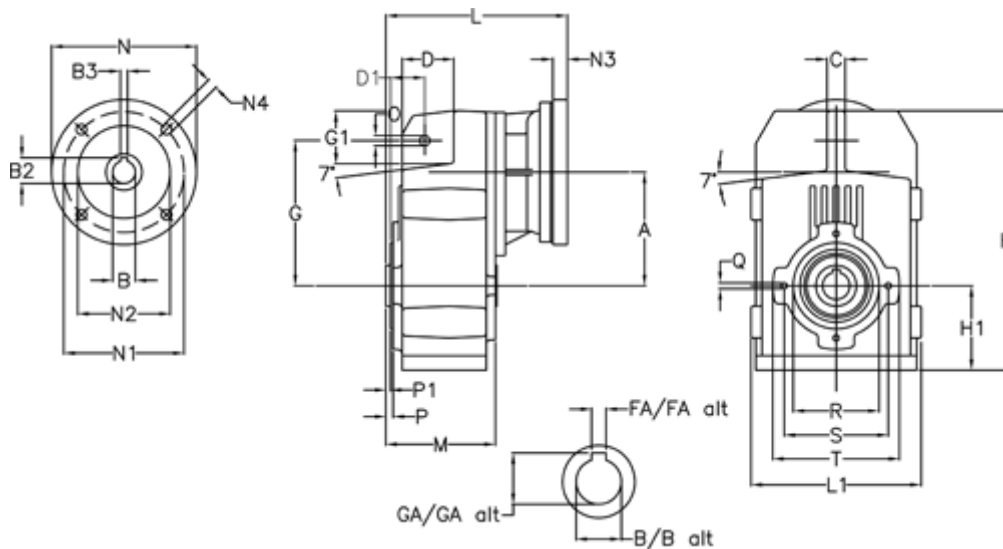

Article number: 29560300693230

Description: Shaft mounted gear
A312H35-6,9-P80B5

Measures

A = 150.50	FA = 10	M = 125.0	Q = M10x17
B = 35	G = 170	N = 200	R = 110
B1 = 19	G1 = 84.0	N1 = 165	S = 130
B2 = 21.8	GA = 38.3	N2 = 130	T = 150
B3 = 6	H = 326.0	N4 = M10x20	
C = 20	H1 = 102.0	O = 13	
D = 68.0	L = 245.0	P = 6.5	
D1 = 54.0	L1 = 210	P1 = 3.5	